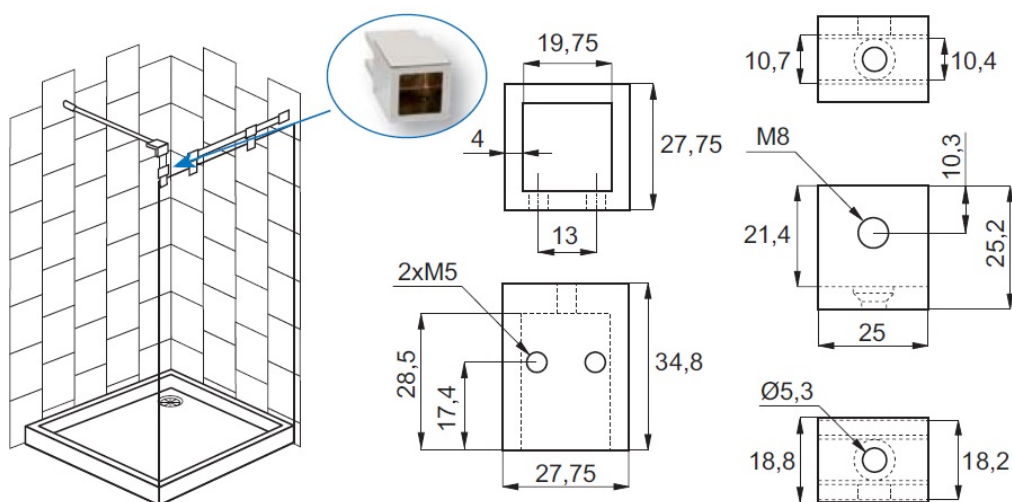

PRODUCT SHEET

Description:

Bar To Glass Ceiling Bracket, F/19x19mm Square Tube, CPL, 8- 10mm Glass

Item number:

15.24.306-0

Units	Box	Carton	HS Code	Barcode
Pcs.	1	50	8302419000	
				5704866475976

SISO A/S

Mileparken 11
DK-2740 Skovlunde
Denmark
VAT: DK 24786013

Phone +45 45 830 900

www.siso.dk
siso@siso.dk

Danske Bank
Nytorv Branch
Copenhagen
SWIFT: DABADKKK

Account no.
4180 3112 112936
IBAN Account
DK7230003112112936